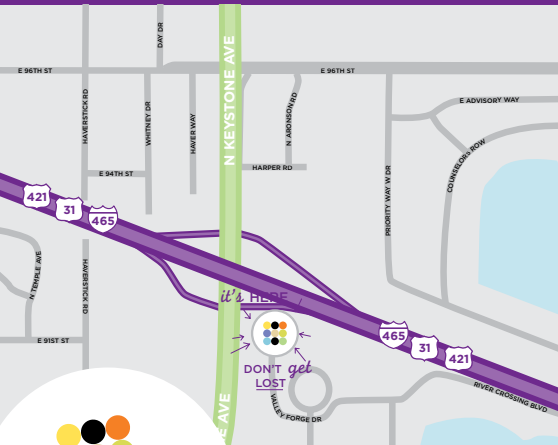

### EXPLORE

- Lucas Oil Stadium
- Klipsch Music Center
- Children's Museum of Indianapolis
- Fashion Mall at Keystone
- Indianapolis Motor Speedway

### TRANSPORTATION

- Directions: Take I-465 to Keystone Avenue (Exit 33). Drive South on Keystone Avenue to the 86th Street Exit. Turn left at the traffic light. At the second traffic light, turn left again onto Keystone Crossing. The hotel is at the back of the office park.
- From Downtown Indianapolis: 25 min by car
- From Indianapolis International Airport: 35 min by car